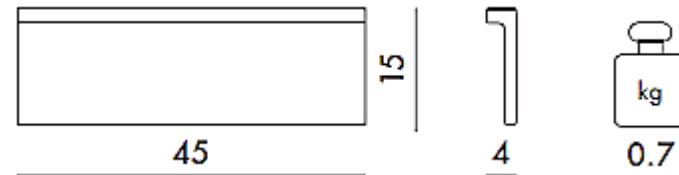

*Item type:* Shelf

*Item code:* 9921/RR

*Designer:* Ludovica and Roberto Palomba

*Color:* Copper

*Dimension:* 45 x 15 x 4 cm

*Please click the link for more option and finishes:*

[https://www.kartell.com/IT/it/ludovica-roboto-palomba/shelfish/09920?variantName=x\\_colorVariant&variantValue=RR](https://www.kartell.com/IT/it/ludovica-roboto-palomba/shelfish/09920?variantName=x_colorVariant&variantValue=RR)